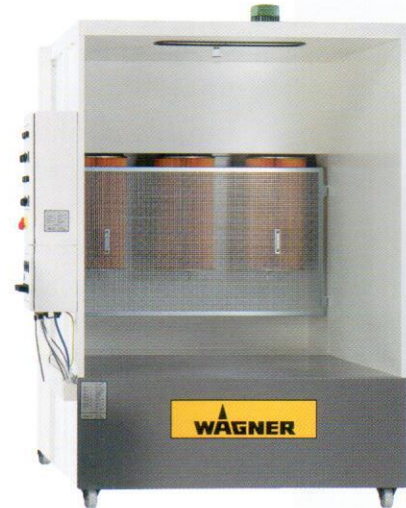

**GET
10%
OFF**

Was £3,383
NOW £3,045
ALL PRICES + VAT

***See the benefits for yourself with
2-day no-obligation Trial.***

WAGNER Booth range - modern booth concepts for every application

ID Booth - from small production runs to industrial manufacturing

- A full range of manual booths, hanger booths (shown), conveyor booths and open spray walls
- High suction performance, meets Atex requirements
- Option of closed power cycle with 100% recovery
- Economical in Spray-to-waste mode
- Requires NO external ducting
- Minimal installation, connection only of Compressed air and power.

Prices from £10,000.00 + VAT

Powder cup set - compact and always ready-to-use

PEM-X1 CG

- Perfect for small quantity production
- Excellent results due to precise regulation
- Clear and user friendly
- Mobile system with convenient case